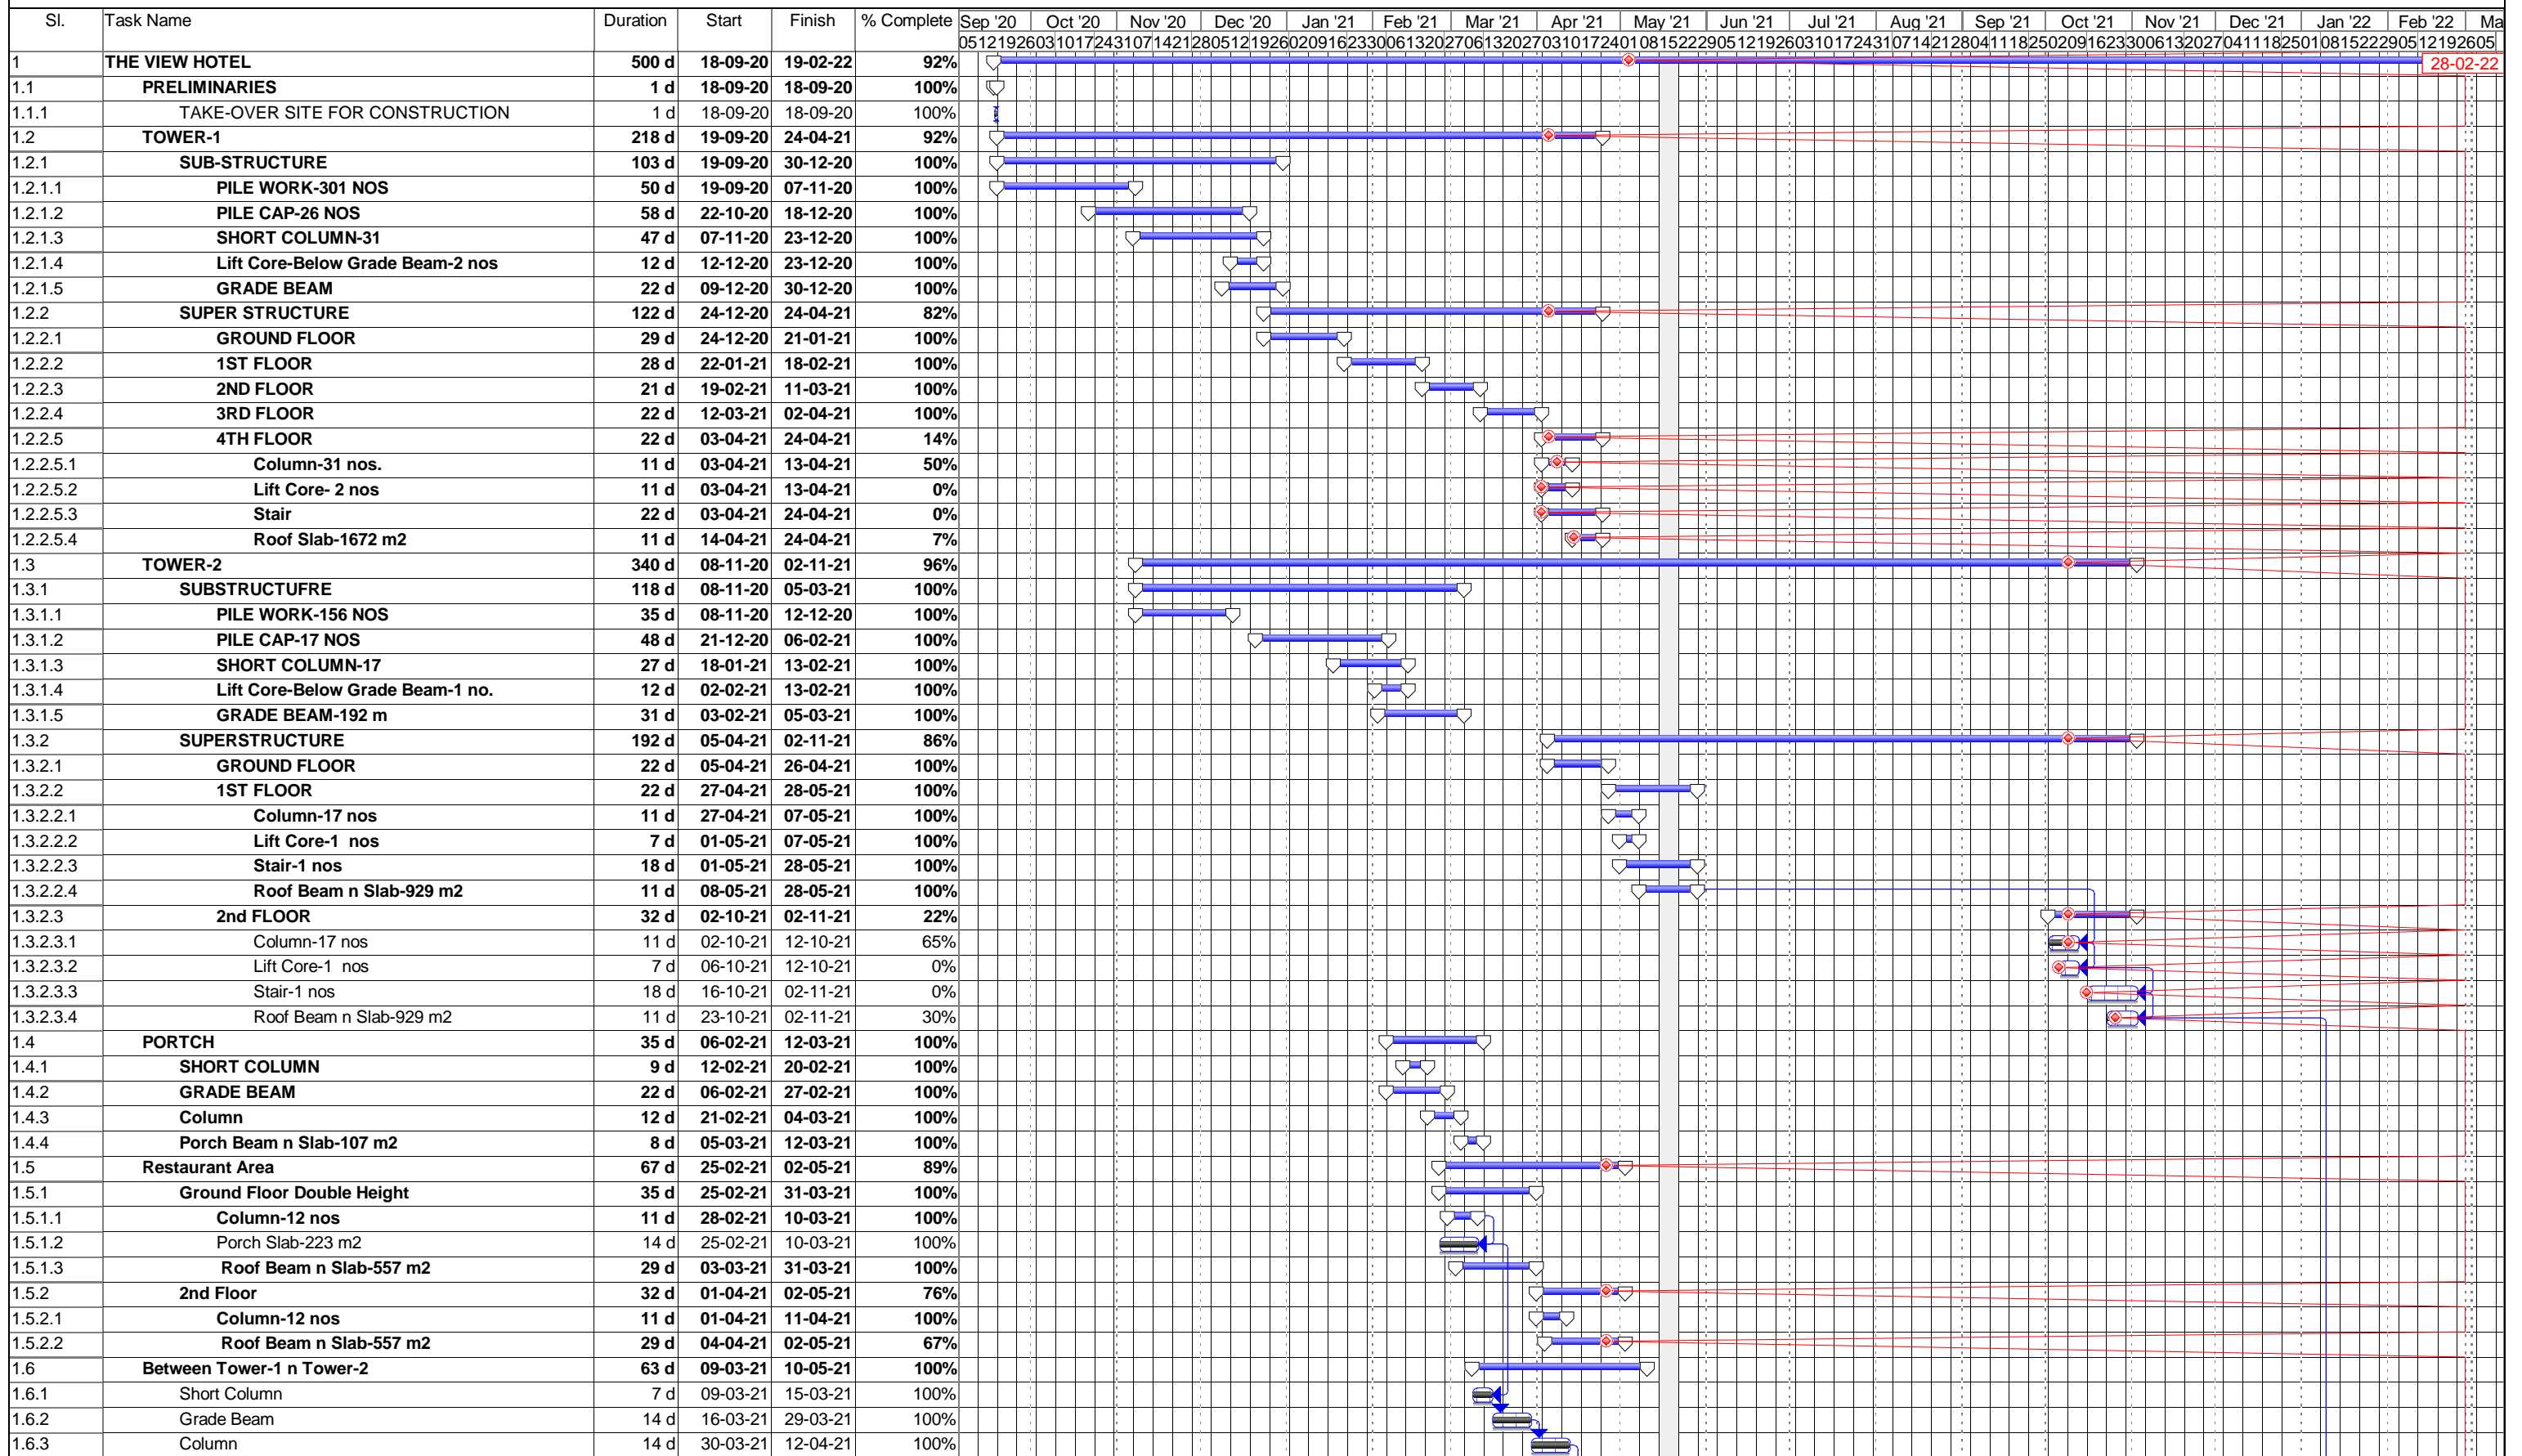

# WORK PLAN (Rev-1.0) AND PROGRESS FOR THE VIEW HOTEL KUAKATA

Date: 03-03-22 10:38  
Sheet: 1 / 2

Task		Progress		Rolled Up Task		Rolled Up Progress		Group By Summary	
Critical Task		Summary		Rolled Up Critical Task		Project Summary			